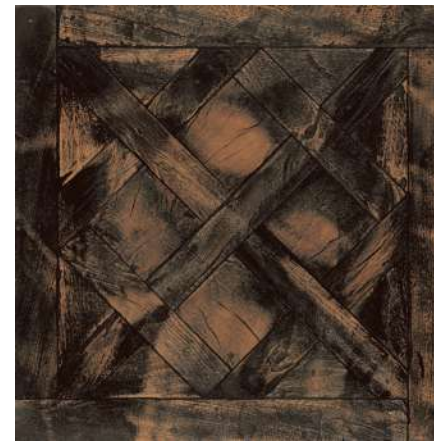

# FS FOREST \* SINGLE FIRED FLOOR TILE

FS FOREST natural

FS FOREST mix LT

FS FOREST black

FS FOREST white

FS FOREST plank

10 patterns

45 \* 45 \* 1,05 cm  
18 \* 18"