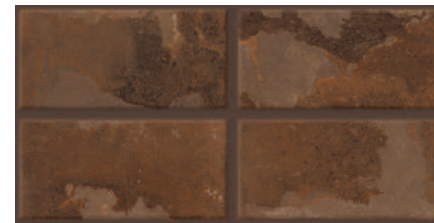

FS IRON

FS IRON * FS IRON WHITE FS FOREST NATURAL

FS IRON

* WHITE BODY WALL TILES

FS IRON white LT

FS IRON oxide LT

10 patterns

20 * 40 * 1,03 cm
8 * 16"

NO RECTIFIED	LAYER TECH DEEP TECH
	BN18
FS IRON OXIDE LT	34446
FS IRON WHITE LT	34447

CARACTERÍSTICAS TÉCNICAS
TECHNICAL CHARACTERISTICS

- joint
- versatile
- matt/gloss
- diferent shades
- shade variation
- various graphics