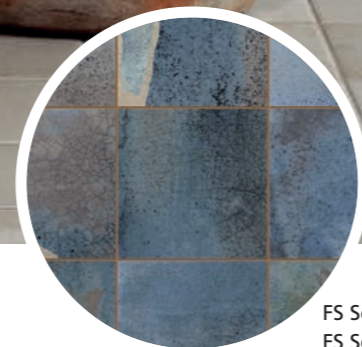

FS Sea Blue LT
FS Sea White LT

FS Sea

SINGLE FIRED FLOOR TILES