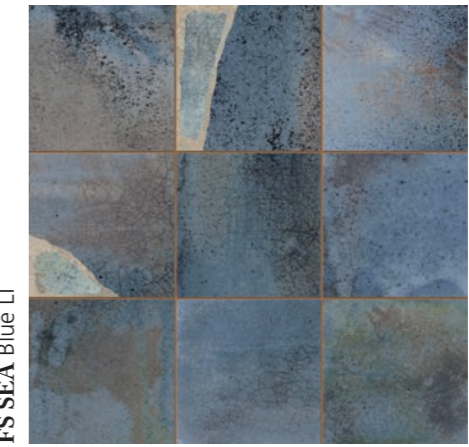

FS SEA Blue LT

FS SEA

10 patterns

33 * 33 * 0,95 cm | 13 * 13"

NO RECTIFIED	LAYER TECH BN17
BLUE	32444
WHITE	32445

CARACTERÍSTICAS TÉCNICAS | TECHNICAL CHARACTERISTICS

joint	versatile	matt/gloss	diferent shades	shade variation	various graphics

EMBALAJE | PACKING

Formato | Sizes	Cajas | Boxes			Pallet			Cont./20'	Cont./20'	
	Piezas	m2/ sq.m	kg	Cajas	m2/ sq.m	kg	Tamaño cm aprox.	m2/ sq.m	m2/ sq.m
33 * 33 * 0,95	10	1,09	22,92	48	52,32	1124	120 * 80 * 81	1055,23	1177,94
inch	Units	ft²	lb	Boxes	ft²	lb	Sizes inch approx.	ft²	ft²
13 * 13 * 3/8	10	11,73	50,52	48	563,17	2477,99	47 1/4 * 31 1/2 * 31 7/8	11358,54	12679,31