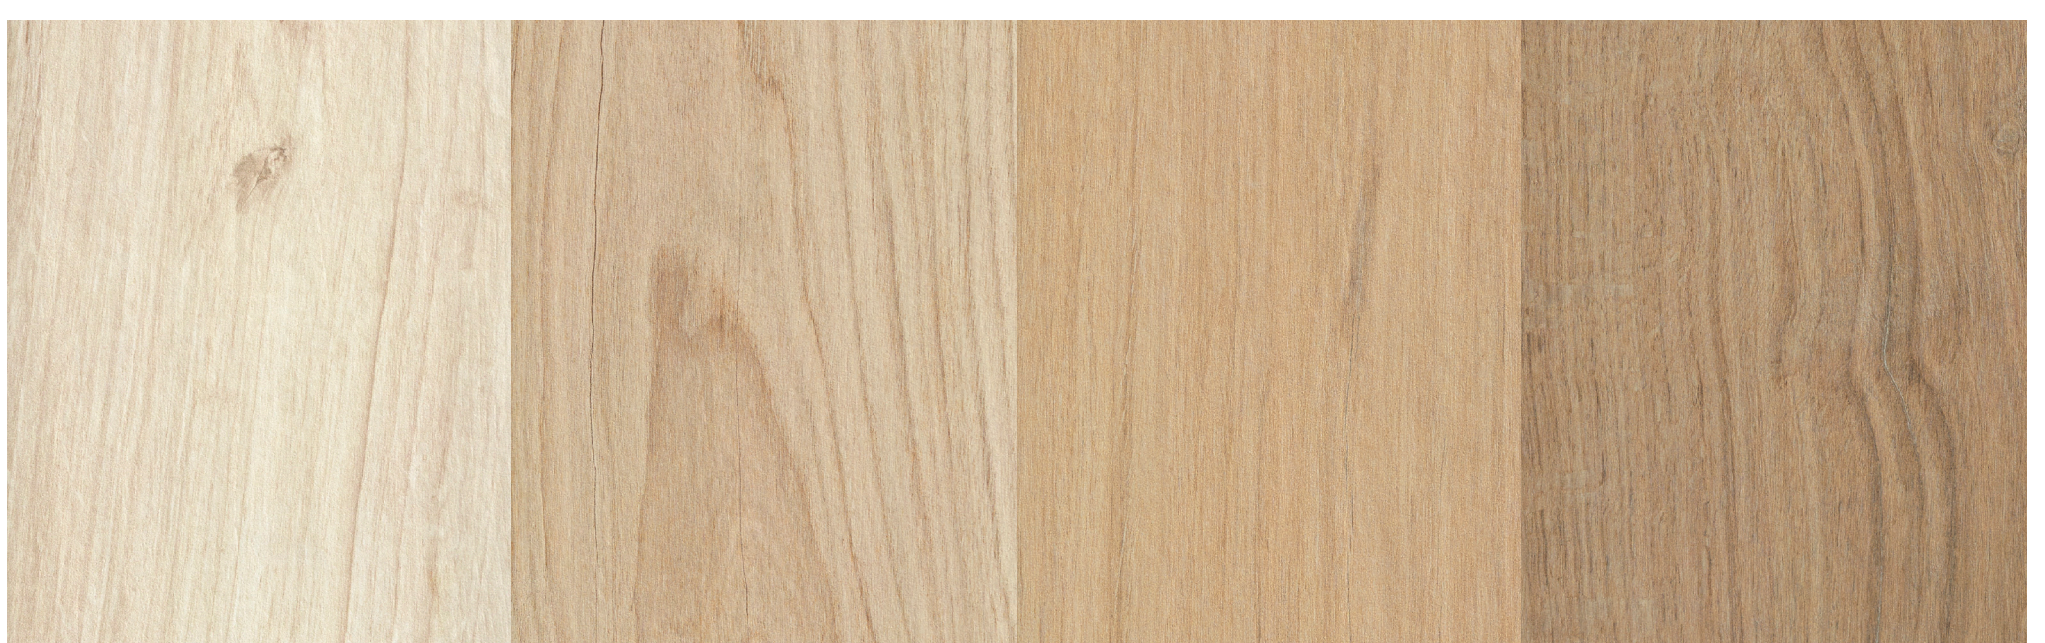

WOOD

# MILTON

PORCELAIN TILE

- MATT FINISH
- V2 SHADE VARIATION

PORCELAIN TILE